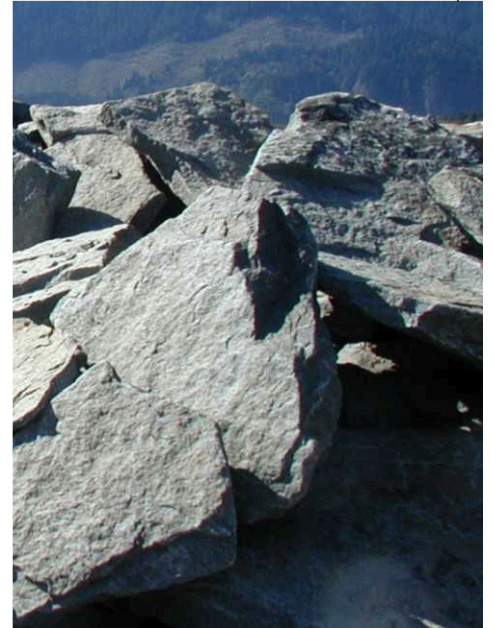

## Specifications:

Product Code:	GRIZRB (Palletized or Bulk)
Widths:	24" - 36"
Lengths:	24" - 96"
Thickness:	6" - 12"
Common Uses:	Feature Stone, Landscape Steps, Water Features

All measurements and coverages are approximate.

## Characteristics:

Grizzly Granite Flat Boulders are commonly used for landscape accents, landscape treads, and water features. These boulders typically come bulk but are available palletized for shipping convenience.

## Description & Color:

Grizzly Granite Flat Boulders are mostly blueish grey with some hints of light brown and taupes, and naturally weathered highlights.

5883 Byrne Road  
Burnaby, BC V5J 3J1  
Tel: 604.435.4842  
Fax: 604.436.9443  
Toll Free: 1.888.887.7738  
[sales@landscapesupply.com](mailto:sales@landscapesupply.com)